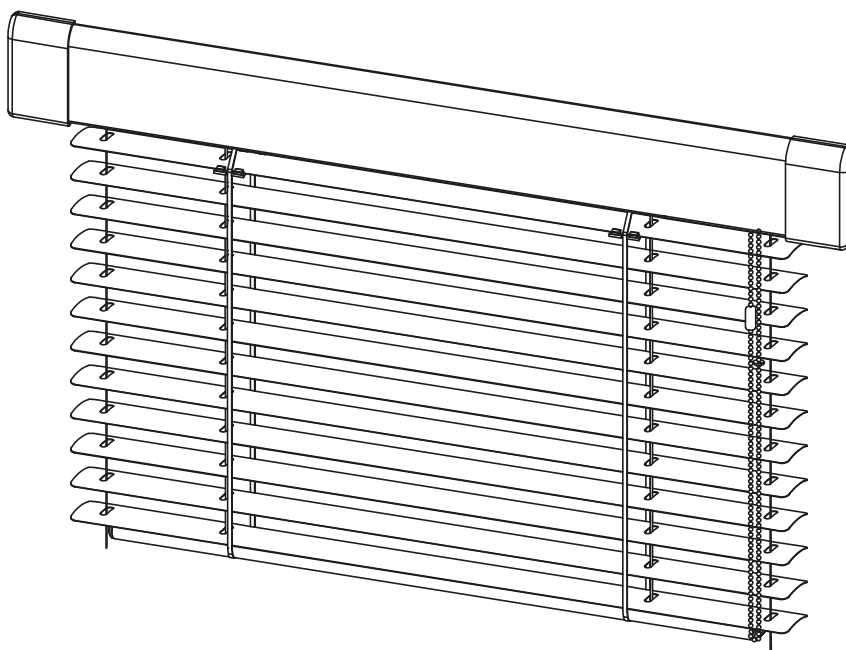

VENUS

Blind in Venus system is surface mounted venetian blind suitable for all types of windows, controlled with cord led out from the bottom side of head rail.

It can be produced in ONLINE version, which ensures lower light transmission.

It is made with fix (side guiding) as standard.

Component name

1	Ball chain
2	Ball chain's holder
3	Aluminum slat
4	Clip
5	Guiding line*
6	Cord ladder
7	Plate for side cover mounting with chain mechanism
8	Side cover
9	Plate for side cover mounting
10	Distance pad**
11	Drive body
12	Drive wheel
13	Control mechanism***
14	Control rod
15	Head rail Venus
16	Tilter
17	Tilter roll
18	Bottom rail cap
19	Peg*
20	Ladder cap
21	Bottom rail 25 mm
22	Tape bracket
23	Chain tensioner

Holder name

24	D-K holder
25	D-STR holder*
26	D-KP holder*
27	D-GD holder (for wooden windows)*
28	D-GP holder*
29	D-MG holder (with magnet)

* Venus is made with fix (side guiding) as standard

** Optional