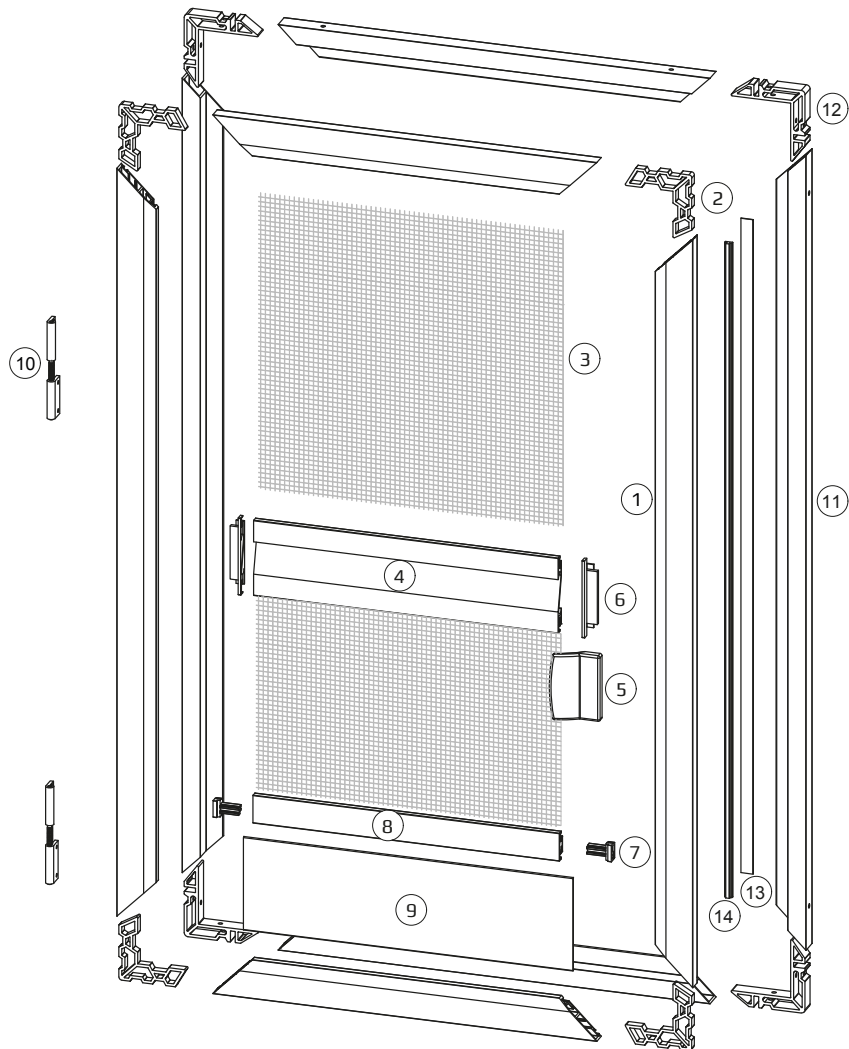

SWING INSECT SCREEN DOOR WITH CASING

Name of component

Color no Name

1	Main profile of swing insect screen PG MRO
2	Internal corner with screw ports NW/S MRO
3	Mesh
4	Connection profile with grip PLUMRO
5	Handle U MRO
6	Bracket for connection profile ZPLU MRO
7	Connection profile cap ZPL MRO
8	Connection profile PL MRO
9	Filling plate PW MRO/1000/02
10	Aluminum hinge with spring AZ5/L RMRO
11	Main profile of swing insect screen PG RMRO
12	Internal corner with screw ports NW/S RMRO
13	Magnetic tape TM MRO
14	STEEL TAPE TSMRO