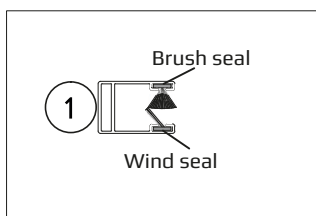

**ROLLER INSECT SCREEN WITH HOOK RAIL**

**Name of component**

<b>1</b>	Insect screen guide channel PPZ 32 MZN	<b>8</b>	Box side cover BSP MZN
<b>2</b>	Tube for roller screen mesh	<b>9</b>	Mesh
<b>3</b>	ZMZH set	<b>10</b>	Bottom rail LDSM MKT
<b>4</b>	ZMZH set	<b>11</b>	ZMZH set
<b>5</b>	Moskito system break SR52050N	<b>12</b>	Hook profile for bottom rail ZHLD MZN
<b>6</b>	ZMZH set	<b>13</b>	Hook profile for guide channel ZHP MZN
<b>7</b>	Insect screen box SKP MZN	<b>14</b>	Guide channel PPZ 32 MZN