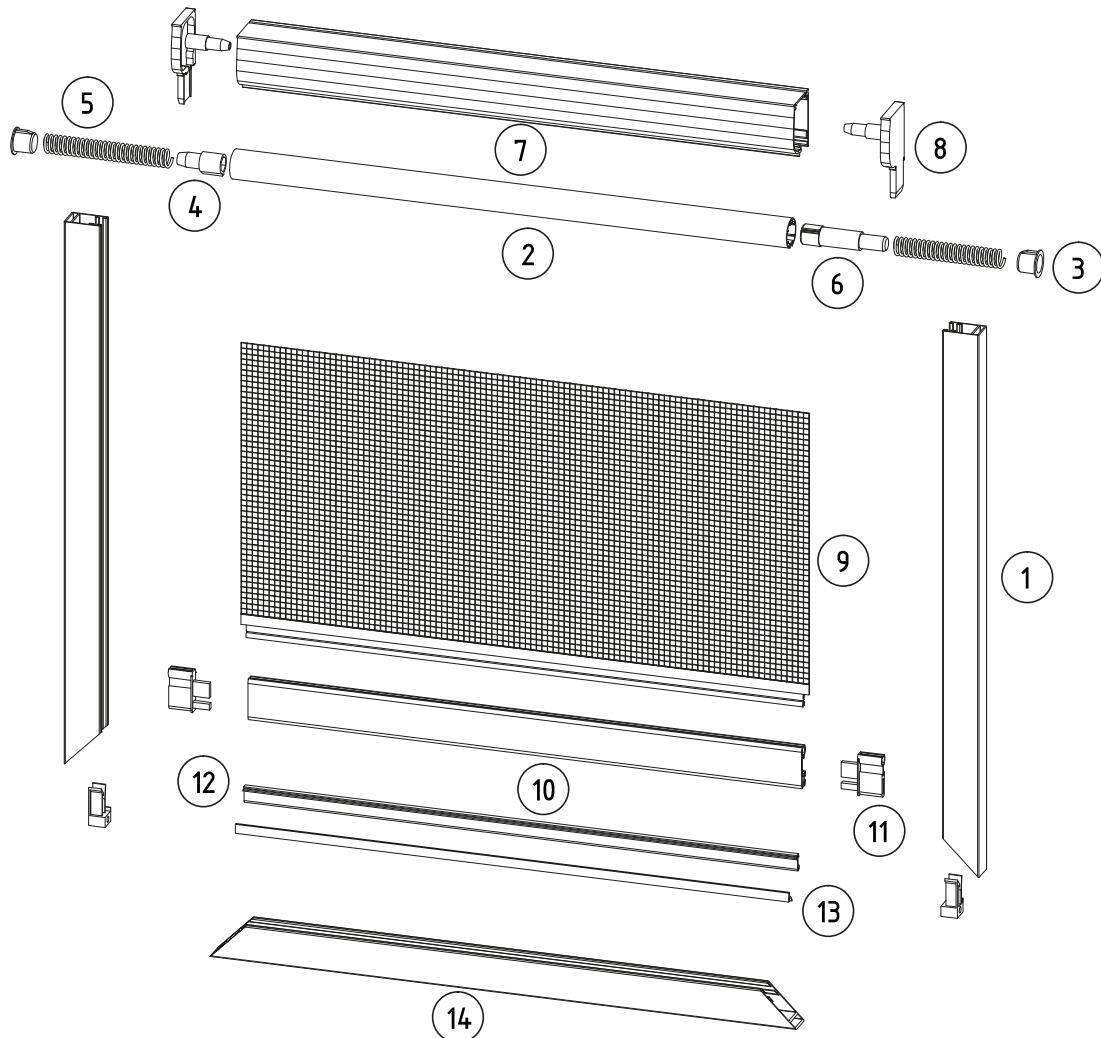

**ROLLER INSECT SCREEN WITH HOOK RAIL**

**Name of component**

<b>1</b>	Insect screen guide channel PPZ 32 MZN	<b>8</b>	Box side cover BSP MZN
<b>2</b>	Tube for roller screen mesh	<b>9</b>	Mesh
<b>3</b>	ZMZH set	<b>10</b>	Bottom rail LDSM MKT
<b>4</b>	ZMZH set	<b>11</b>	ZMZH set
<b>5</b>	Moskito system break SR52050N	<b>12</b>	Hook profile for bottom rail ZHLD MZN
<b>6</b>	ZMZH set	<b>13</b>	Hook profile for guide channel ZHP MZN
<b>7</b>	Insect screen box SKP MZN	<b>14</b>	Guide channel PPZ 32 MZN

**Color no**

**Name**

<b>02</b>	White
<b>08</b>	Dark brown
<b>23</b>	Anthracite gray
<b>28</b>	Nut
<b>30</b>	Golden oak