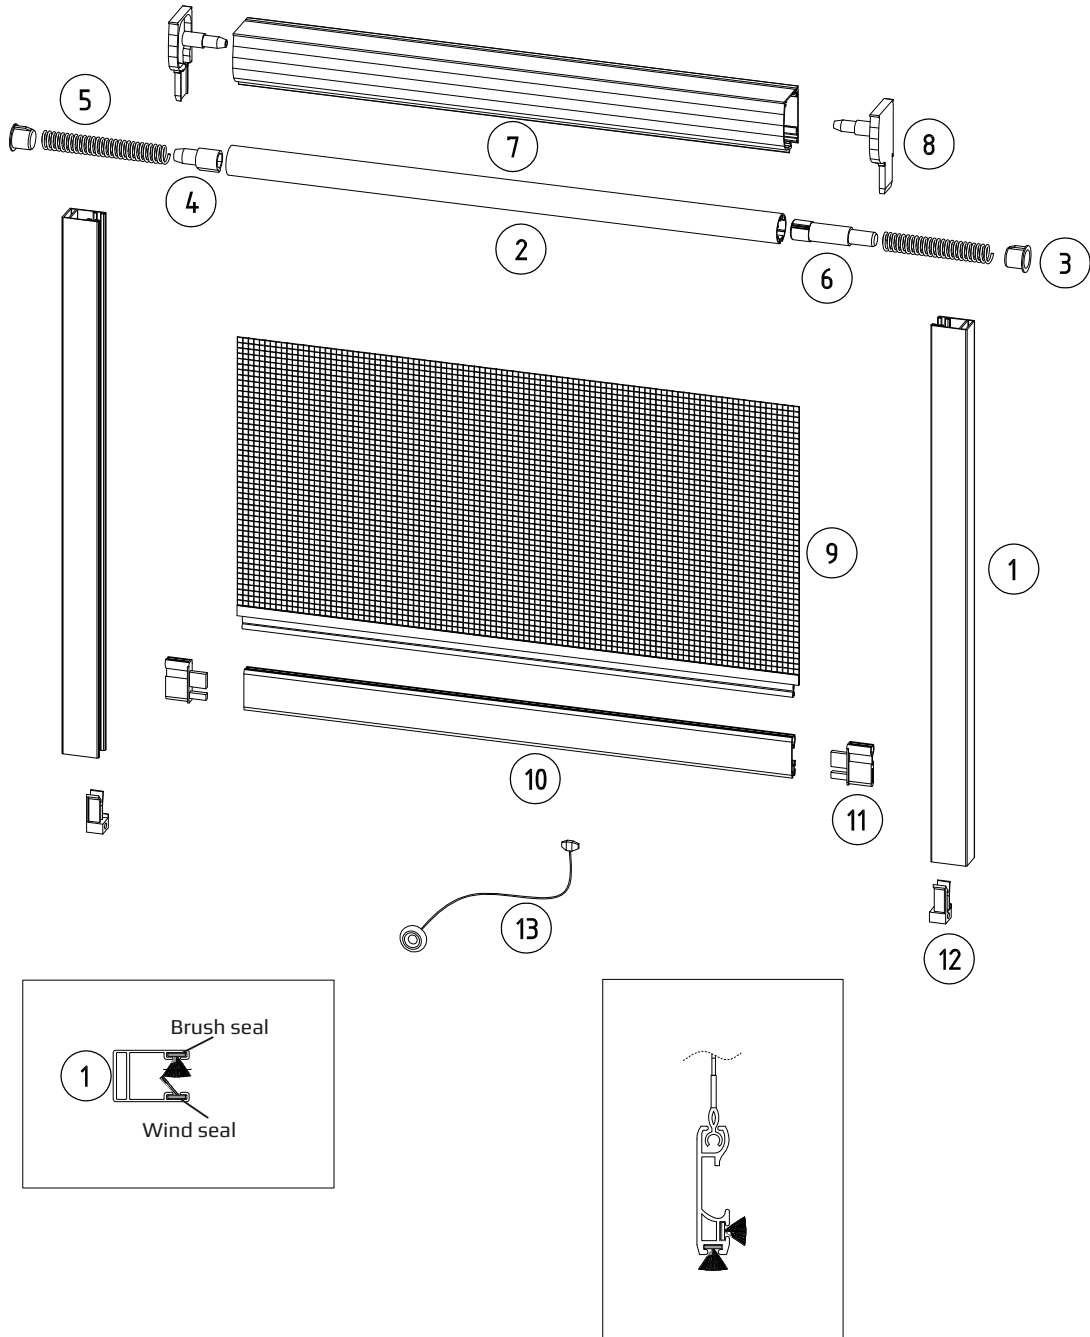

ROLLER INSECT SCREENS

STANDARD ROLLER INSECT SCREEN

Name of component

1	Insect screen guide channel PPZ 32 MZN	8	Box side cover BSP MZN
2	Tube for roller screen mesh	9	Mesh
3	ZMZN/A set	10	Bottom rail LDSM MKT
4	ZMZN/A set	11	ZMZN/A set
5	Moskito system break SR52050N	12	ZMZN/A set
6	ZMZN/A set	13	ZMZN/A set
7	Insect screen box SKP MZN		