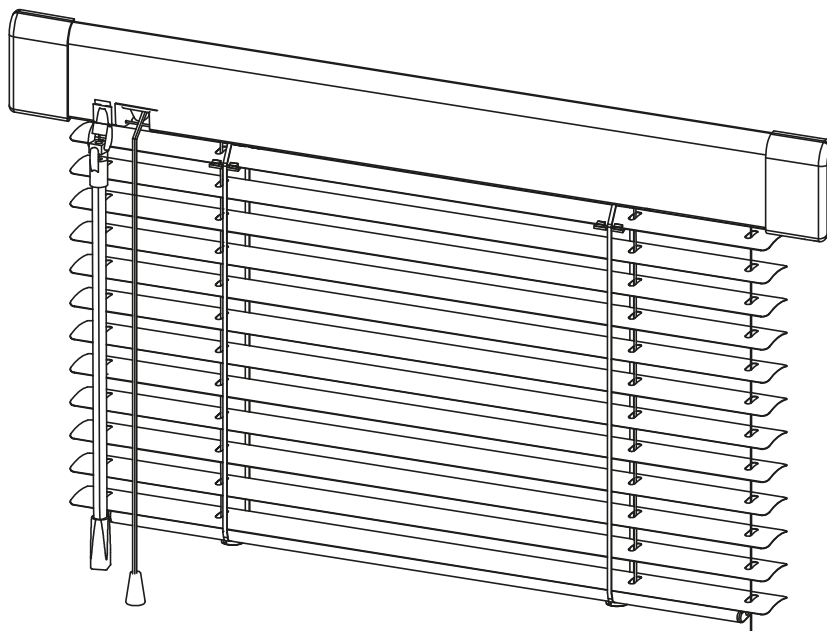

## VENUS STANDARD

Venus Standard - surface mounted venetian blind suitable for all types of windows, controlled with cord and wand, that are led out from the bottom side of head rail. It can be produced in ONLINE version, which ensures lower light transmission.

### Component name

1	Aluminum slat
2	Clip
3	Guiding line
4	Side cover
5	Plate for side cover mounting
6	Distance pad
7	Control rod
8	Tilter
9	Tilter roll
10	Sleeve
11	Wand
12	Cord with PVC weight
13	Cord blocking mechanism
14	Bottom rail cap
15	Peg*
16	Cord ladder
17	Ladder cap
18	Bottom rail 25 mm
19	Cord mounting - button (child safety)**
20	Cord mounting- cleat (child safety)**