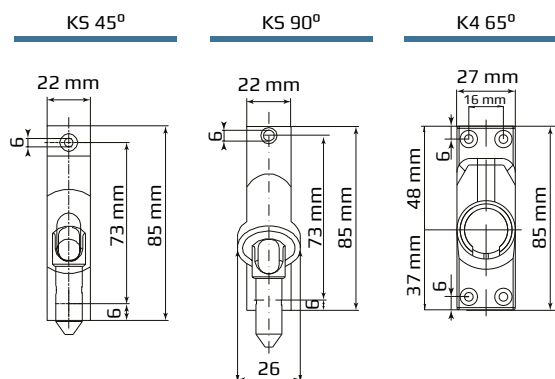

External Venetian Blind C-80F

- A - Package height
- B - Total height of the blind
- C - Height of the cover plate
- D - Optimal depth: 130 mm,
Minimal depth: 120 mm
- V - Distance from first slat,
depending on the blind's height
- K - Length of the crank mechanism

The amount of tilters, depending on the dimensions of the external blind

width (mm) height (mm)	1200	1300	1400	2000	2200	2400	3000
2500	2	3	3	3	4	4	4
3000	2	3	3	3	4	4	4
4000	2	3	3	3	4	4	4

External Venetian Blind C-80F

- 1 - Bottom rail textile band lock
- 2 - Bottom rail plug C-80F
- 3 - Bottom rail C-80 | 4 - Slat C-80F
- 5 - Textile band 8 mm
- 6 - Ladder cord C-80F | 7 - Guide channel TYP 2
- 8 - Ladder-tilter connector
- 9 - Guide channel bracket A-N
- 10 - Guide channel insert
- 11 - Tilter C-80F | 12 - Motor 230 V
- 13 - Motor-tilt rod connector 14 mm
- 14 - Hirshmann plug Stak3
- 15 - Hirshmann coupling Stak3
- 16 - Head rail 58x56
- 17 - Mechanical end-stop
- 18 - Bevel gear
- 19 - Cardan coupling tilt rod
- 20 - Cardan coupling
- 21 - Crank | 22 - Crank holder
- 23 - Installation angle BK
- 24 - Installation angle NS | 25 - Extension PD
- 26 - Guiding pin C-80F

min. width (manual)	min. width (motor)	max. width	max. height	max. surface (manual)	max. surface (motor)	max. surface of connected blinds (manual)	max. surface of connected blinds (motor)	Max. quantity of connected blinds (one motor)	Average weight of 1m ² : up to 7m ² surface	Average weight of 1m ² : above 7m ² surface
420 mm	500 mm	3500 mm	4000 mm	9 m ²	14 m ²	9 m ²	20 m ²	3 pcs	3 kg	2,7 kg