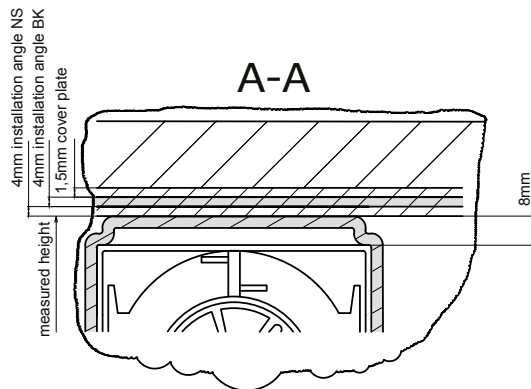

External Venetian Blind C-80F

- A - Package height
- B - Total height of the blind
- C - Height of the cover plate
- D - Optimal depth: 130 mm,
Minimal depth: 120 mm
- V - Distance from first slat,
depending on the blind's height
- K - Length of the crank mechanism

The amount of tilters, depending on the dimensions of the external blind

width (mm) height (mm)	1200	1300	1400	2000	2200	2400	3000
2500	2	3	3	3	4	4	4
3000	2	3	3	3	4	4	4
4000	2	3	3	3	4	4	4

External Venetian Blind C-80F

- 1 - Bottom rail textile band lock
- 2 - Bottom rail plug C-80F
- 3 - Bottom rail C-80 | 4 - Slat C-80F
- 5 - Textile band 8 mm
- 6 - Ladder cord C-80F | 7 - Guide channel TYP 2
- 8 - Ladder-tilter connector
- 9 - Guide channel bracket A-N
- 10 - Guide channel insert
- 11 - Tilter C-80F | 12 - Motor 230 V
- 13 - Motor-tilt rod connector 14 mm
- 14 - Hirshmann plug Stak3
- 15 - Hirshmann coupling Stak3
- 16 - Head rail 58x56
- 17 - Mechanical end-stop
- 18 - Bevel gear
- 19 - Cardan coupling tilt rod
- 20 - Cardan coupling
- 21 - Crank | 22 - Crank holder
- 23 - Installation angle BK
- 24 - Installation angle NS | 25 - Extension PD
- 26 - Guiding pin C-80F