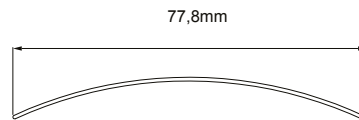

External Venetian Blind C-80F

- A - Package height
- B - Total height of the blind
- C - Height of the cover plate
- D - Optimal depth: 130 mm,
Minimal depth: 120 mm
- V - Distance from first slat,
depending on the blind's height
- K - Length of the crank mechanism

The amount of tilters, depending on the dimensions of the external blind

width (mm) height (mm)	1200	1300	1400	2000	2200	2400	3000
2500	2	3	3	3	4	4	4
3000	2	3	3	3	4	4	4
4000	2	3	3	3	4	4	4

External Venetian Blind C-80F