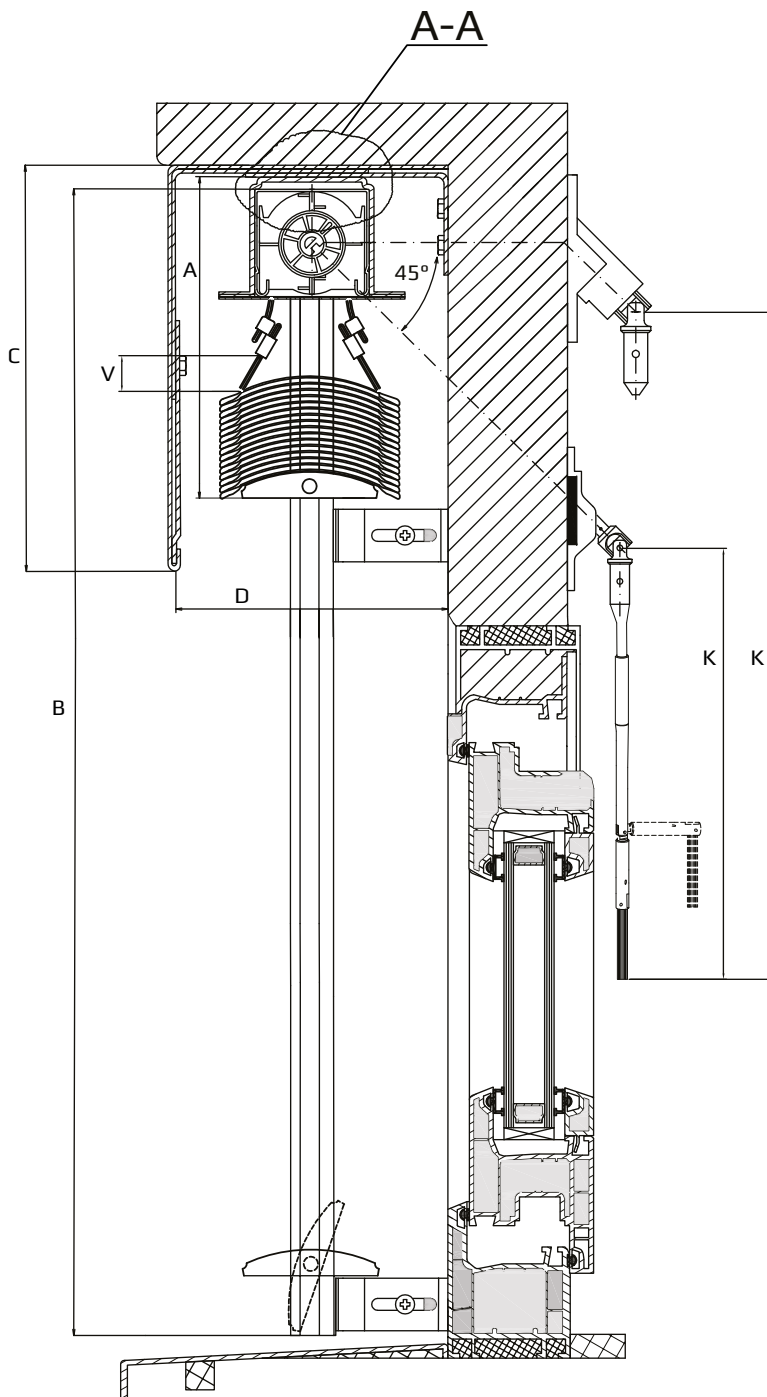

External Venetian Blind C-80F

- A - Package height
- B - Total height of the blind
- C - Height of the cover plate
- D - Optimal depth: 130 mm,
Minimal depth: 120 mm
- V - Distance from first slat,
depending on the blind's height
- K - Length of the crank mechanism

The amount of tilters, depending on the dimensions of the external blind

width (mm) height (mm)	1200	1300	1400	2000	2200	2400	3000
2500	2	3	3	3	4	4	4
3000	2	3	3	3	4	4	4
4000	2	3	3	3	4	4	4

External Venetian Blind C-80F

- 1 - Bottom rail textile band lock
- 2 - Bottom rail plug C-80F
- 3 - Bottom rail C-80 | 4 - Slat C-80F
- 5 - Textile band 8 mm
- 6 - Ladder cord C-80F | 7 - Guide channel TYP 2
- 8 - Ladder-tilter connector
- 9 - Guide channel bracket A-N
- 10 - Guide channel insert
- 11 - Tilter C-80F | 12 - Motor 230 V
- 13 - Motor-tilt rod connector 14 mm
- 14 - Hirshmann plug Stak3
- 15 - Hirshmann coupling Stak3
- 16 - Head rail 58x56
- 17 - Mechanical end-stop
- 18 - Bevel gear
- 19 - Cardan coupling tilt rod
- 20 - Cardan coupling
- 21 - Crank | 22 - Crank holder
- 23 - Installation angle BK
- 24 - Installation angle NS | 25 - Extension PD
- 26 - Guiding pin C-80F

min. width (manual)	min. width (motor)	max. width	max. height	max. surface (manual)	max. surface (motor)	max. surface of connected blinds (manual)	max. surface of connected blinds (motor)	Max. quantity of connected blinds (one motor)	Average weight of 1m ² : up to 7m ² surface	Average weight of 1m ² : above 7m ² surface
420 mm	500 mm	3500 mm	4000 mm	9 m ²	14 m ²	9 m ²	20 m ²	3 pcs	3 kg	2,7 kg