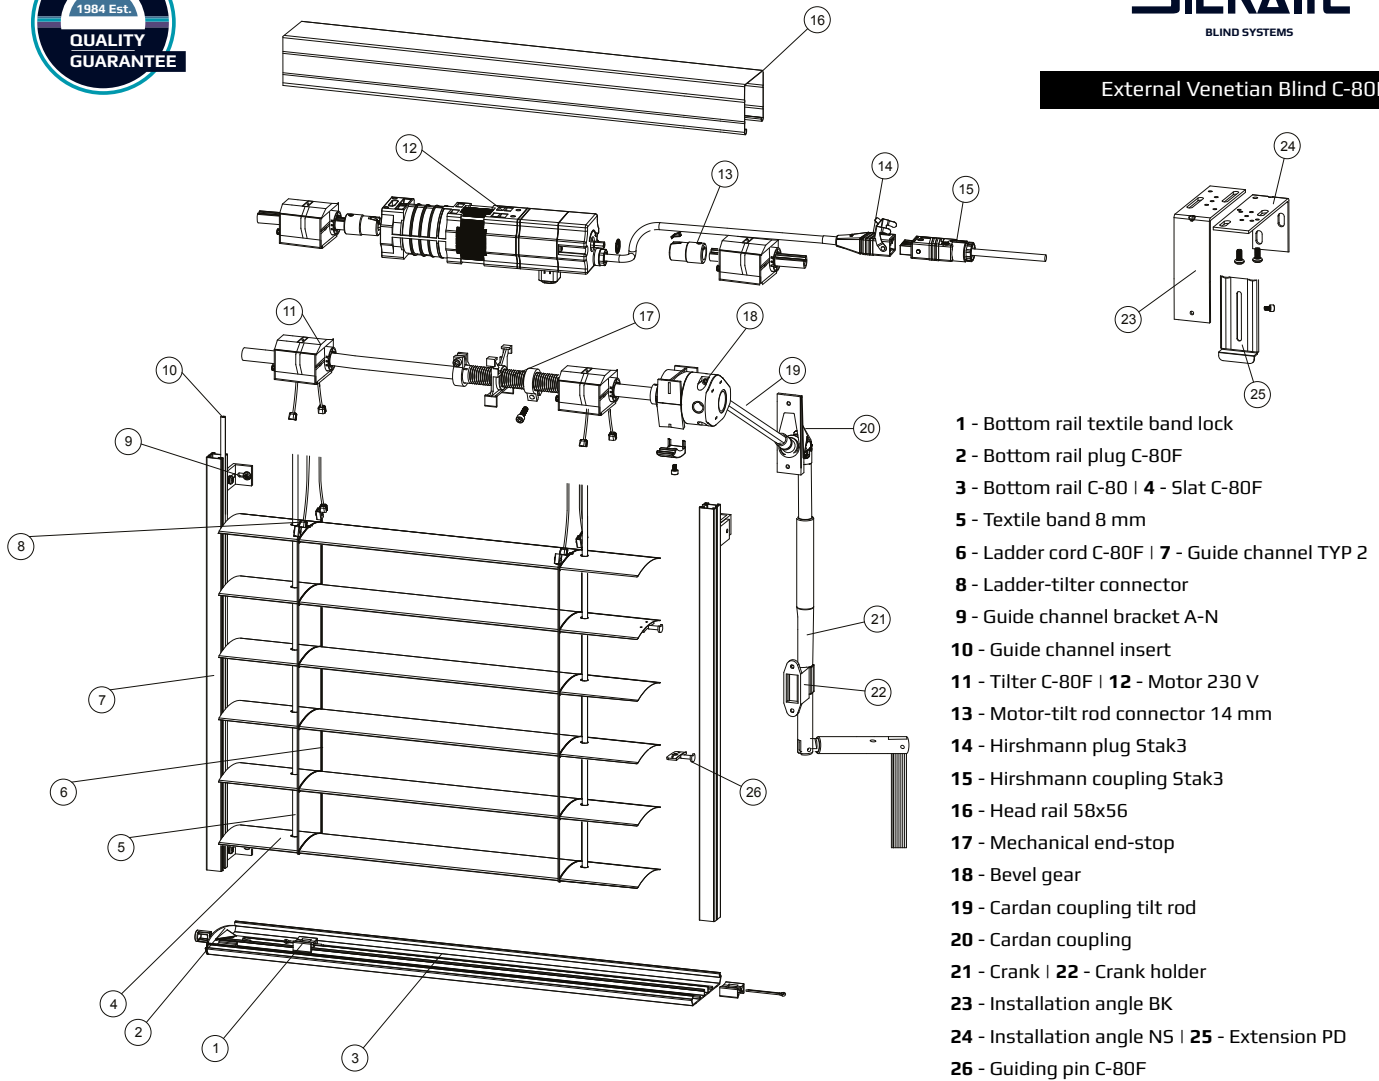

External Venetian Blind C-80F

- A - Package height
- B - Total height of the blind
- C - Height of the cover plate
- D - Optimal depth: 130 mm,
Minimal depth: 120 mm
- V - Distance from first slat,
depending on the blind's height
- K - Length of the crank mechanism

The amount of tilters, depending on the dimensions of the external blind

width (mm) height (mm)	1200	1300	1400	2000	2200	2400	3000
2500	2	3	3	3	4	4	4
3000	2	3	3	3	4	4	4
4000	2	3	3	3	4	4	4

External Venetian Blind C-80F

- 1 - Bottom rail textile band lock
- 2 - Bottom rail plug C-80F
- 3 - Bottom rail C-80 | 4 - Slat C-80F
- 5 - Textile band 8 mm
- 6 - Ladder cord C-80F | 7 - Guide channel TYP 2
- 8 - Ladder-tilter connector
- 9 - Guide channel bracket A-N
- 10 - Guide channel insert
- 11 - Tilter C-80F | 12 - Motor 230 V
- 13 - Motor-tilt rod connector 14 mm
- 14 - Hirshmann plug Stak3
- 15 - Hirshmann coupling Stak3
- 16 - Head rail 58x56
- 17 - Mechanical end-stop
- 18 - Bevel gear
- 19 - Cardan coupling tilt rod
- 20 - Cardan coupling
- 21 - Crank | 22 - Crank holder
- 23 - Installation angle BK
- 24 - Installation angle NS | 25 - Extension PD
- 26 - Guiding pin C-80F

min. width (manual)	min. width (motor)	max. width	max. height	max. surface (manual)	max. surface (motor)	max. surface of connected blinds (manual)	max. surface of connected blinds (motor)	Max. quantity of connected blinds (one motor)	Average weight of 1m ² : up to 7m ² surface	Average weight of 1m ² : above 7m ² surface
420 mm	500 mm	3500 mm	4000 mm	9 m ²	14 m ²	9 m ²	20 m ²	3 pcs	3 kg	2,7 kg