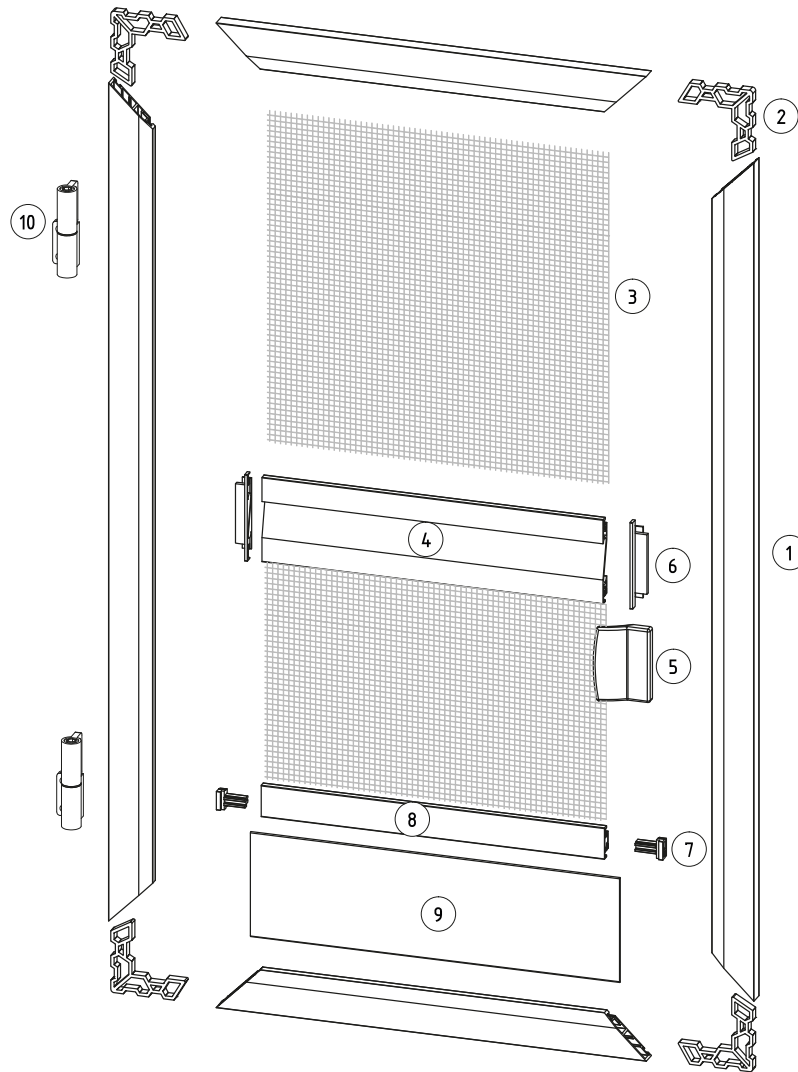

SWING INSECT SCREEN DOOR

SWING INSECT SCREEN DOOR

Name of component	
1	Main profile of swing insect screen PG MRO
2	Internal corner with screw ports NW/S MRO
3	Mesh
4	Connection profile with grip PLUMRO
5	Handle U MRO
6	Bracket for connection profile ZPLU MRO
7	Connection profile cap ZPL MRO
8	Connection profile PL MRO
9	Filling plate PW MRO/1000/02
10	Self-closing hinge left ZS/L MRO