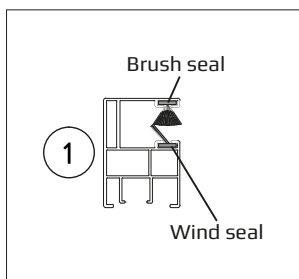

ROLLER INSECT SCREEN WITH HOOK RAIL AND SPACER

Name of component

1	Insect screen guide channel PPZ 32 MZN	8	Box side cover BSP MZN
2	Tube for roller screen mesh	9	Mesh
3	ZMZH set	10	Bottom rail LDSM MKT
4	ZMZH set	11	ZMZH set
5	Mosquito system break SR52050N	12	Hook profile for bottom rail ZHLD MZN
6	ZMZH set	13	Hook profile for guide channel ZHP MZN
7	Insect screen box SKP MZN	14	Guide channel PPZ 32 MZN ODS