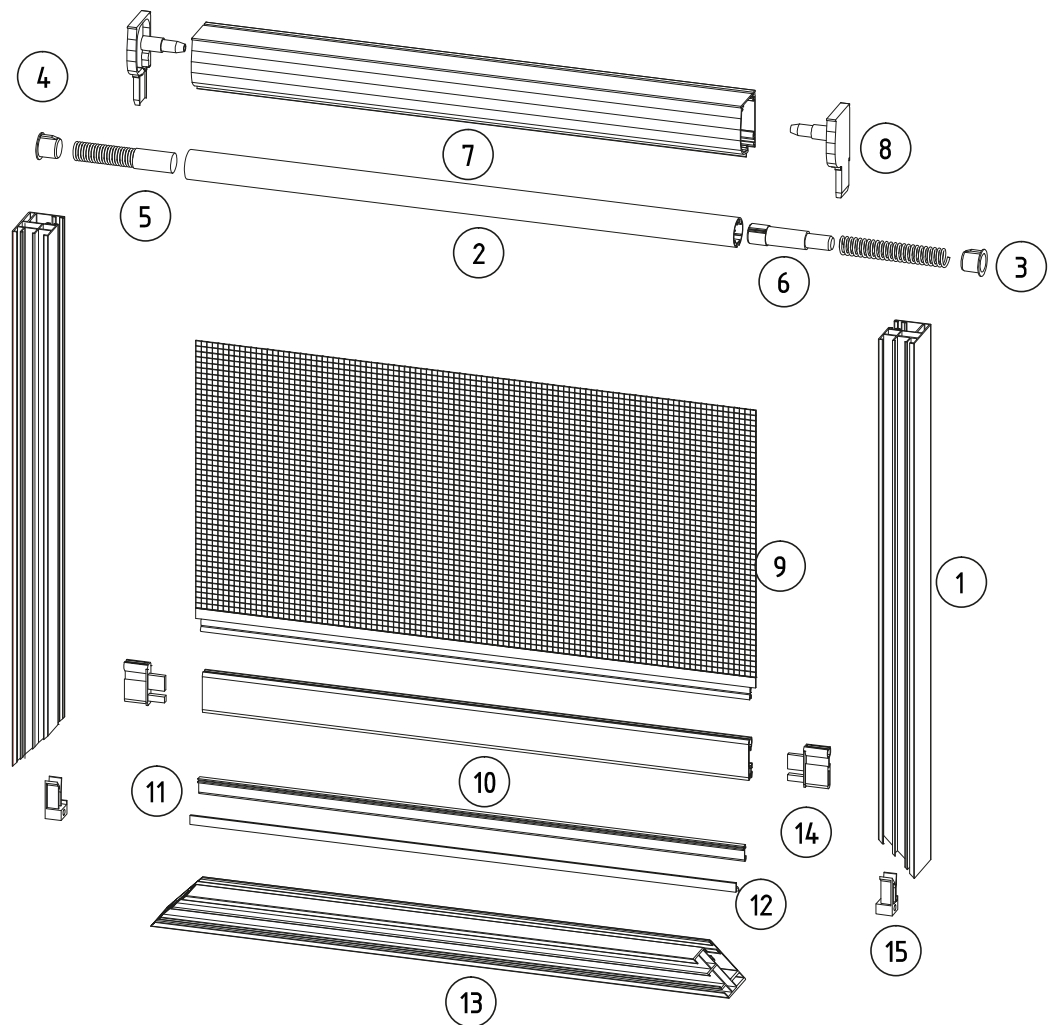

ROLLER INSECT SCREEN WITH HOOK RAIL AND SPACER

Name of component

1	Insect screen guide channel PPZ 32 MZN	8	Box side cover BSP MZN
2	Tube for roller screen mesh	9	Mesh
3	ZMZH set	10	Bottom rail LDSM MKT
4	ZMZH set	11	ZMZH set
5	Mosquito system break SR52050N	12	Hook profile for bottom rail ZHLD MZN
6	ZMZH set	13	Hook profile for guide channel ZHP MZN
7	Insect screen box SKP MZN	14	Guide channel PPZ 32 MZN ODS

Color no

Name

02	White
08	Dark brown
23	Anthracite gray
28	Nut
30	Golden oak